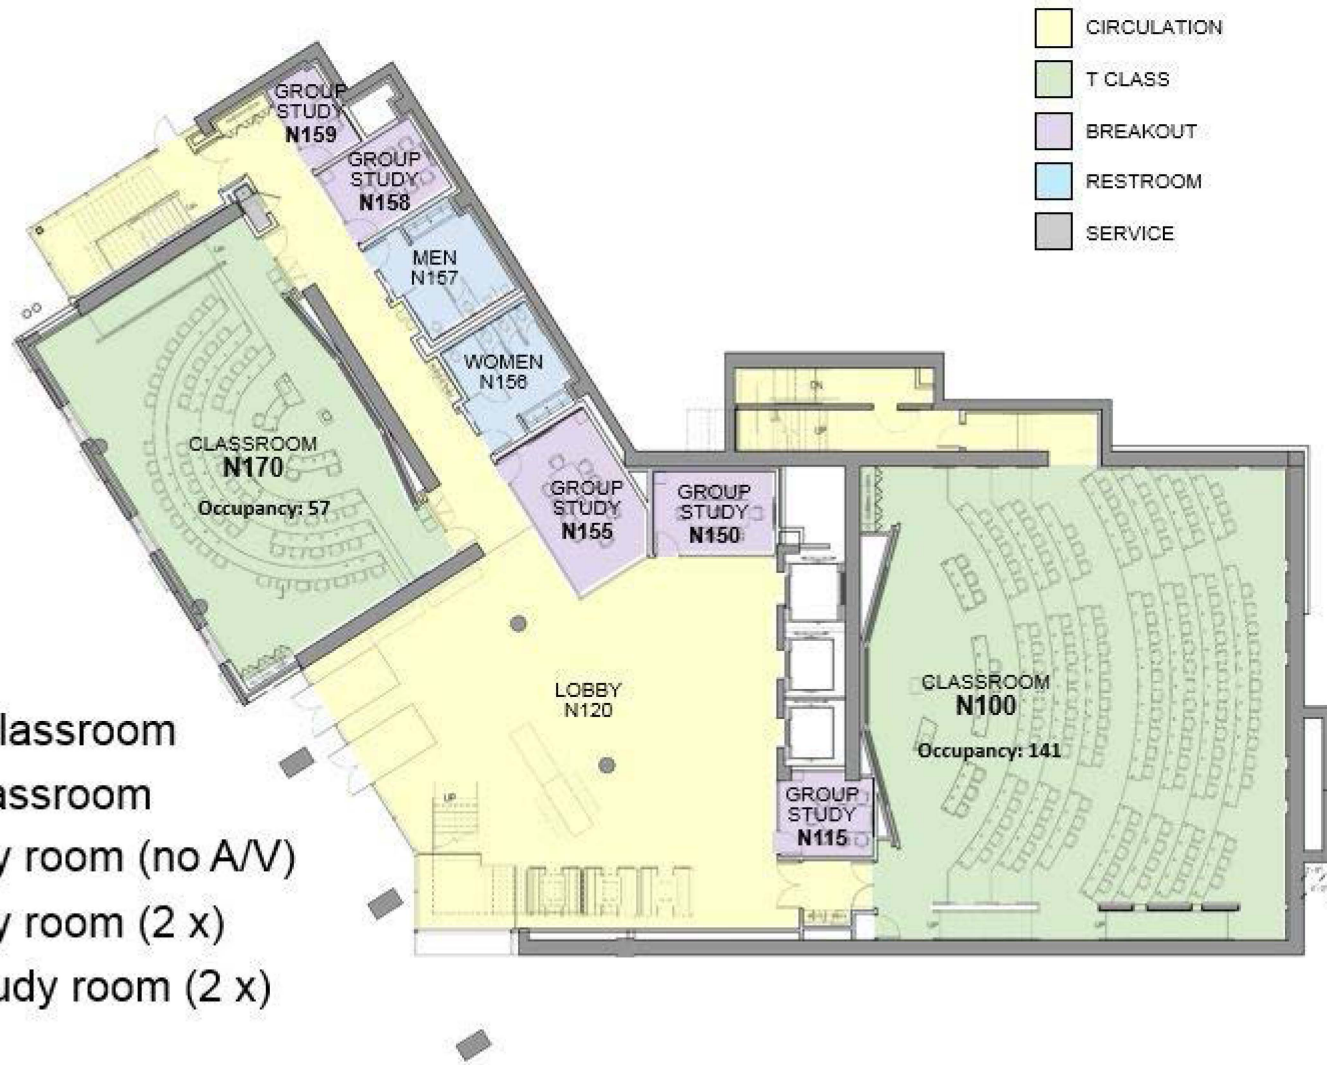

1ST FLOOR

- Tiered 141 seat classroom
- Tiered 56 seat classroom
- Small group study room (no A/V)
- Small group study room (2 x)
- Medium group study room (2 x)