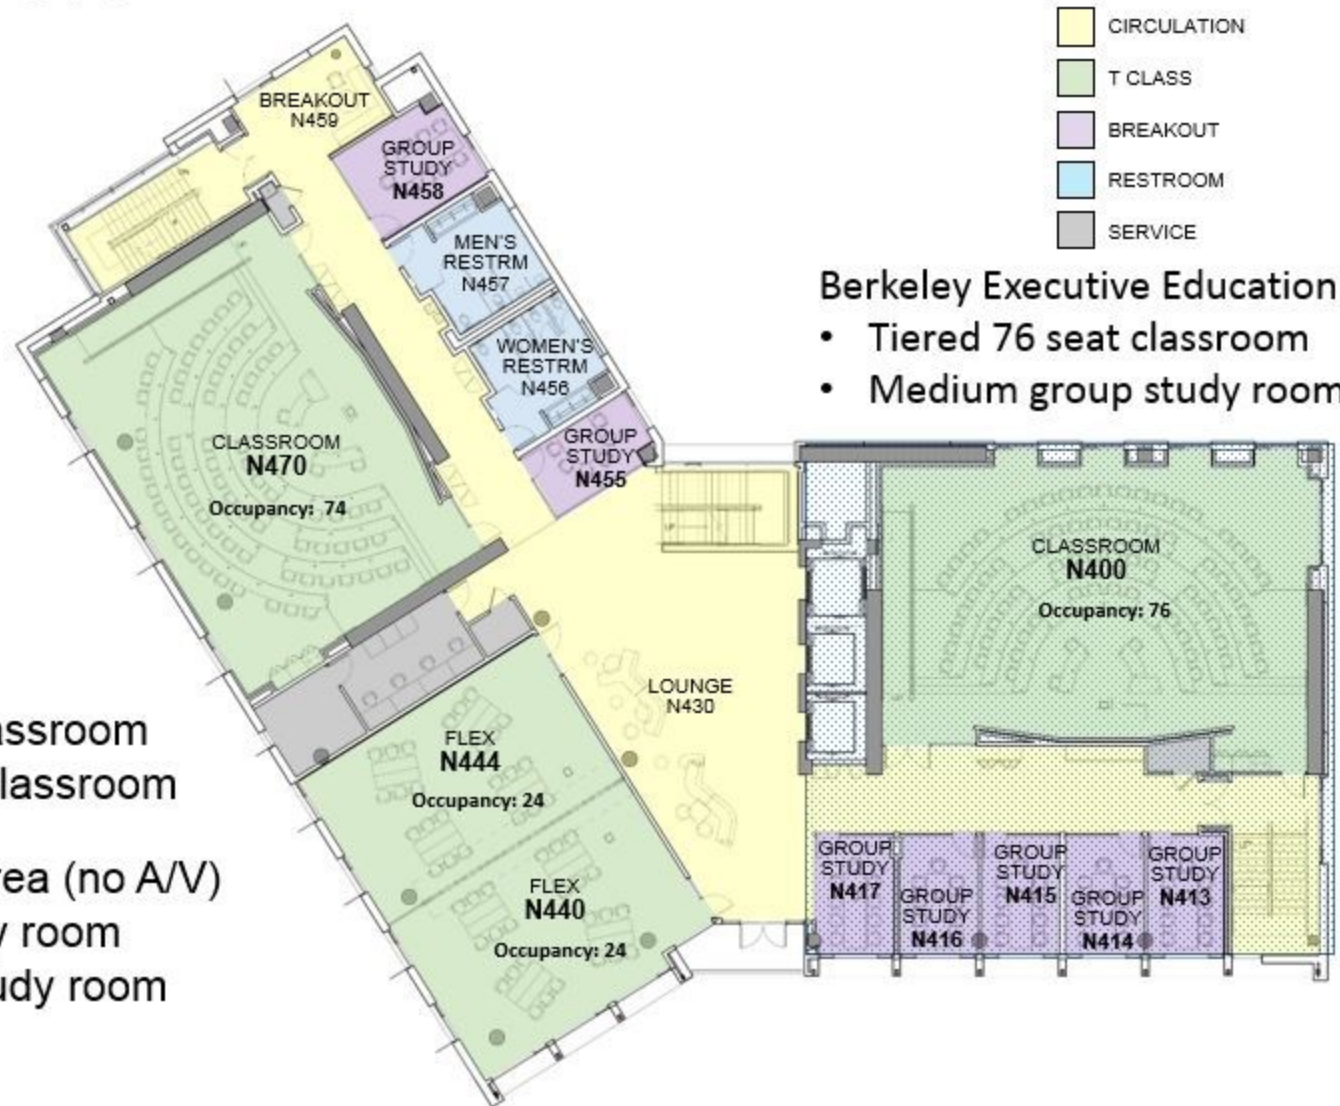

4TH FLOOR

Berkeley Executive Education Suite:

- Tiered 76 seat classroom
- Medium group study rooms (5 x)

East Wing:

- Tiered 74 seat classroom
- Flexible 48 seat classroom (divisible)
- Small breakout area (no A/V)
- Small group study room
- Medium group study room